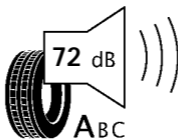

# ENERGY

BRIDGESTONE

4458

285/30 R19 98Y XL

C1

**D**

**B**

2020/740