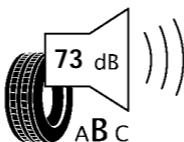

BRIDGESTONE

POTENZA

S001

285/35 R18

97Y

MOEXTENDED

ENERGY

BRIDGESTONE

3551

285/35 R18 97Y

C1

2020/740