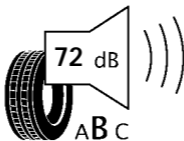

# ENERGY

BRIDGESTONE

3326

285/35 ZR20 (100Y)

C1

**D**

**B**

2020/740