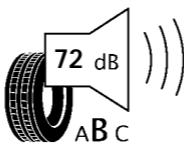

BRIDGESTONE

TURANZA

T005

255/60 R17

106V

ENERG

BRIDGESTONE

13693

255/60 R17 106V

C1

B

2020/740