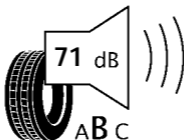

# ENERG

BRIDGESTONE

13692

235/60 R17 102V

C1

**B**

**A**

2020/740