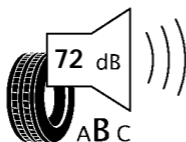

BRIDGESTONE

WEATHER CONTROL A005

255/50 R19 107W XL

ENERG

BRIDGESTONE

13363

255/50 R19 107W XL

C1

C

2020/740