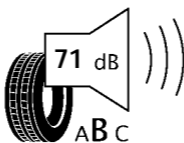

# ENERG

BRIDGESTONE

10895

225/55 R16 95V

C1

**B**

**A**

2020/740